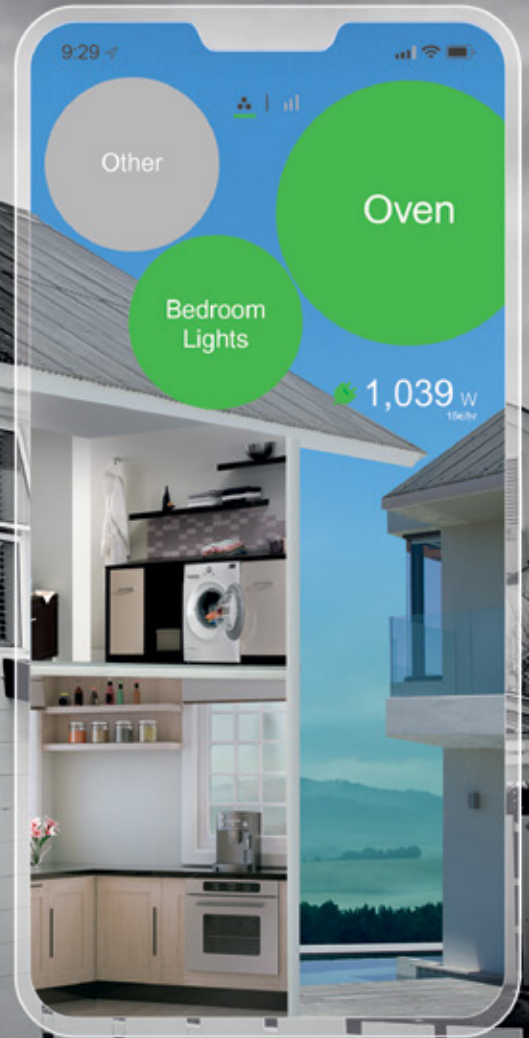

# Discover the **WISER ENERGY** difference

Life Is 

**SQUARE D**™

by Schneider Electric

A black and white photograph of a woman lying on her back on a light-colored, textured sofa. She is laughing heartily, with her head tilted back and her mouth wide open. Her right arm is raised behind her head. The background is a large, multi-tiered bookshelf filled with books. A large, semi-transparent green circle is overlaid on the upper left portion of the image, containing white text.

**Wouldn't it be nice  
to keep tabs on your  
home from anywhere?**

# Meet Wiser

Wiser Energy™ from Square D™ is an integral part of any smart home. It helps you keep tabs on your home by notifying you when devices are ON or OFF, and monitors home energy usage in real time, for a safer and more efficient home.

The Wiser Energy system uses the Sense app Square D edition for 24/7 monitoring of your valuable appliances and electronics