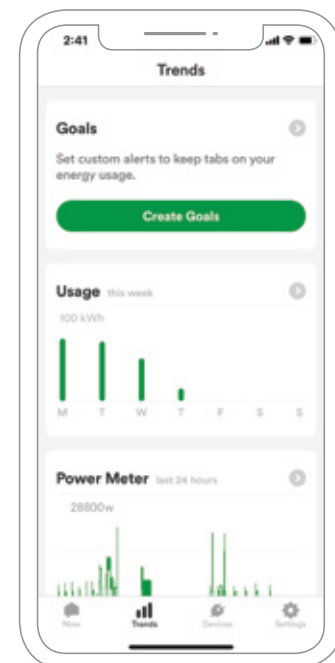

Customize

Set energy usage goals, estimate your monthly energy bills, and take proactive action to cut down on your energy waste. If your home is solar equipped, you can view solar generation, and monitor your return on investment.