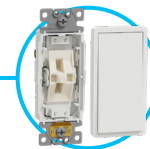

Fan control

- Install quickly with clearly identified rear wires and other quick connection features

Available in four colors

XX = No Color

Switches		
Description	Catalog No.	Color
Switch resi single pole 30 pk	SQR14103	WH
3-way switch module resi 10 pk	SQR14130	XX
4-way switch module resi	SQR14141	XX
Switch mod universal rocker plate 10 pk	SQR16100	WH, LA, BK, GY