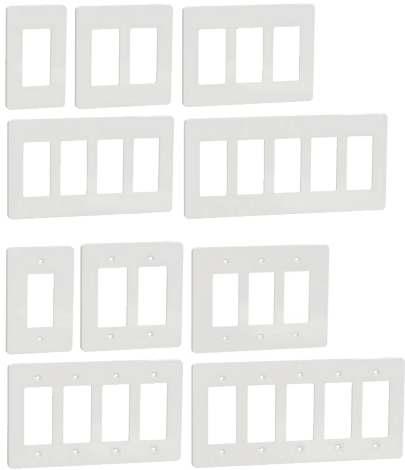

Wall plates

Description	Catalog No.	Color
1-gang screwless matte wall plate	SQWP141001	WH, LA, BK, GY
2-gang screwless matte wall plate	SQWP141002	WH, LA, BK, GY
3-gang screwless matte wall plate	SQWP141003	WH, LA, BK, GY
4-gang screwless matte wall plate	SQWP141004	WH, LA, BK, GY
5-gang screwless matte wall plate	SQWP141005	WH, LA, BK, GY

1-gang mid+ wall plate with screws	SQWS141001	WH, LA, BK, GY
2-gang mid+ wall plate with screws	SQWS141002	WH, LA, BK, GY
3-gang mid+ wall plate with screws	SQWS141003	WH, LA, BK, GY
4-gang mid+ wall plate with screws	SQWS141004	WH, LA, BK, GY
5-gang mid+ wall plate with screws	SQWS141005	WH, LA, BK, GY

Specialty covers

Description	Catalog No.	Color
1-gang blank matte wall plate	SQWS140001	WH, LA, BK, GY
2-gang blank wall plate	SQWS140002	WH, LA, BK, GY

Outdoor weatherproof covers

Description	Catalog No.	Color
1-gang weatherproof clear cover universal	SQWS83211	XX
2-gang weatherproof clear cover universal	SQWS83221	XX